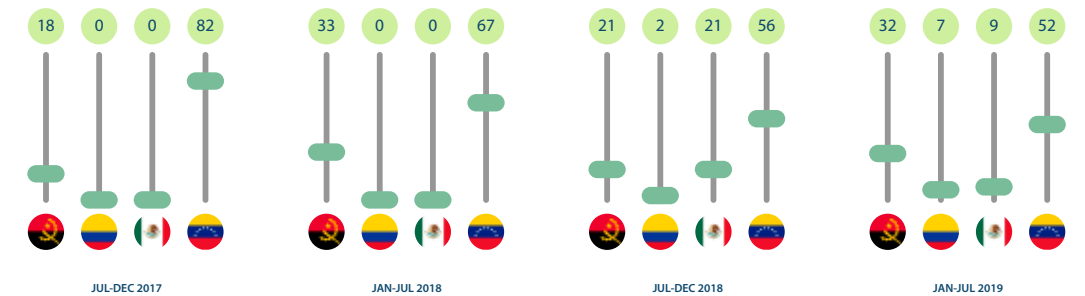

PERCENTAGE OF PARTICIPATION ON PEER REVIEW BY COUNTRY