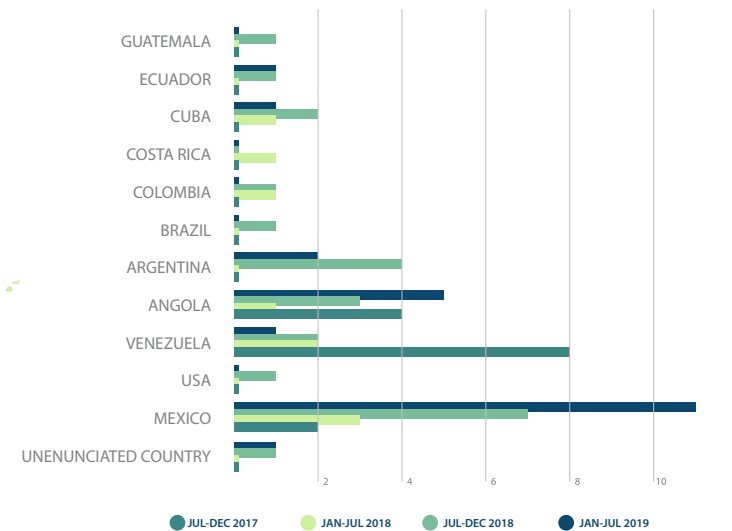

27 DAYS

AVERAGE REJECTION PERCENTAGE

25-30%

PERCENTAGE OF PARTICIPATION ON PEER REVIEW BY COUNTRY

PARTICIPATION OF AUTHORS ACCORDING TO NATIONALITY (TOTAL RECEIVED)

AUTHORS BY SEX